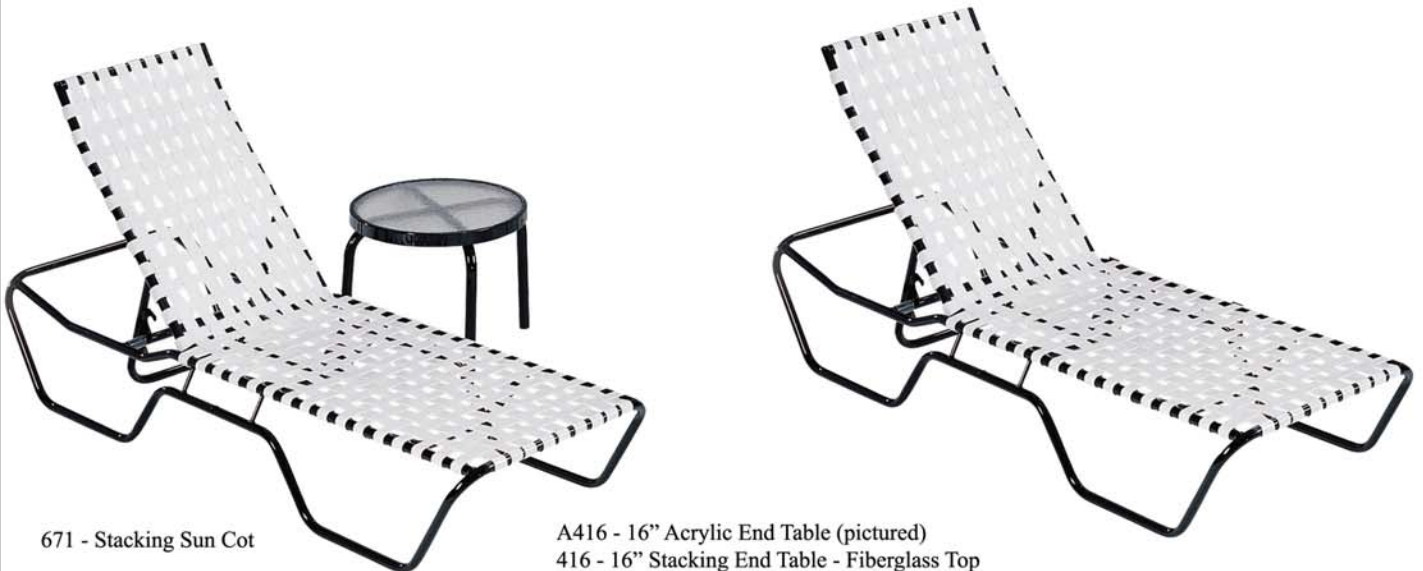

9AXST - Stacking Sitting Chair

9PXST - Bar Stool

- 442D - 42" Dining Table (pictured)
- 442U - 42" Umbrella Table
- 436D - 36" Dining Table
- 436U - 36" Umbrella Table

- 416 - 16" Stacking End Table
- 418 - 18" Stacking End Table

(800) 553-0071 • www.medallionfurniture.com • sales@medallionfurniture.com • www.leisurelite.com

611 - Stacking Sitting Chair

AU1242 - 42" Acrylic Umbrella Table (pictured)
 AD1242 - 42" Acrylic Dining Table
 AD1248 - 48" Acrylic Dining Table
 AU1248 - 48" Acrylic Umbrella Table
 7830MV - 7.5' Conventional Umbrella - Manual, Vent
 P40 - 40 lb. Powder Coated Aluminum Base

*Dining and Umbrella Table Also Available in
 42" and 48" - Fiberglass Top.*

Featured

- Textured Black Powder Coat Finish
- Round Extrusion Welded Aluminum
- White Vinyl Strap
- Acrylic Table Top
- Natural Acrylic Umbrella Cover