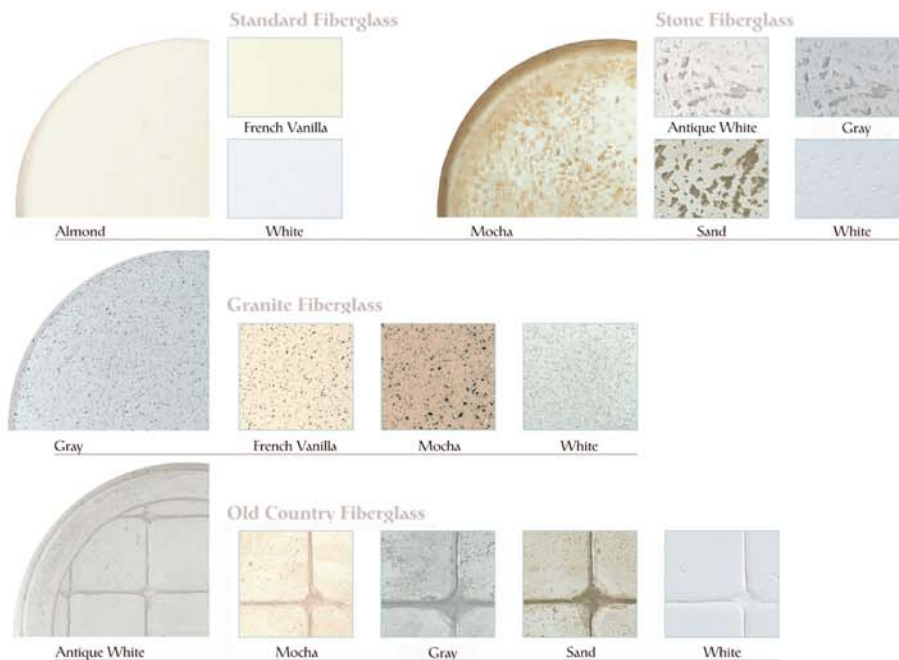

Table Tops

(800) 553-0071 • www.medallionfurniture.com • sales@leisurelite.com • www.leisurelite.com