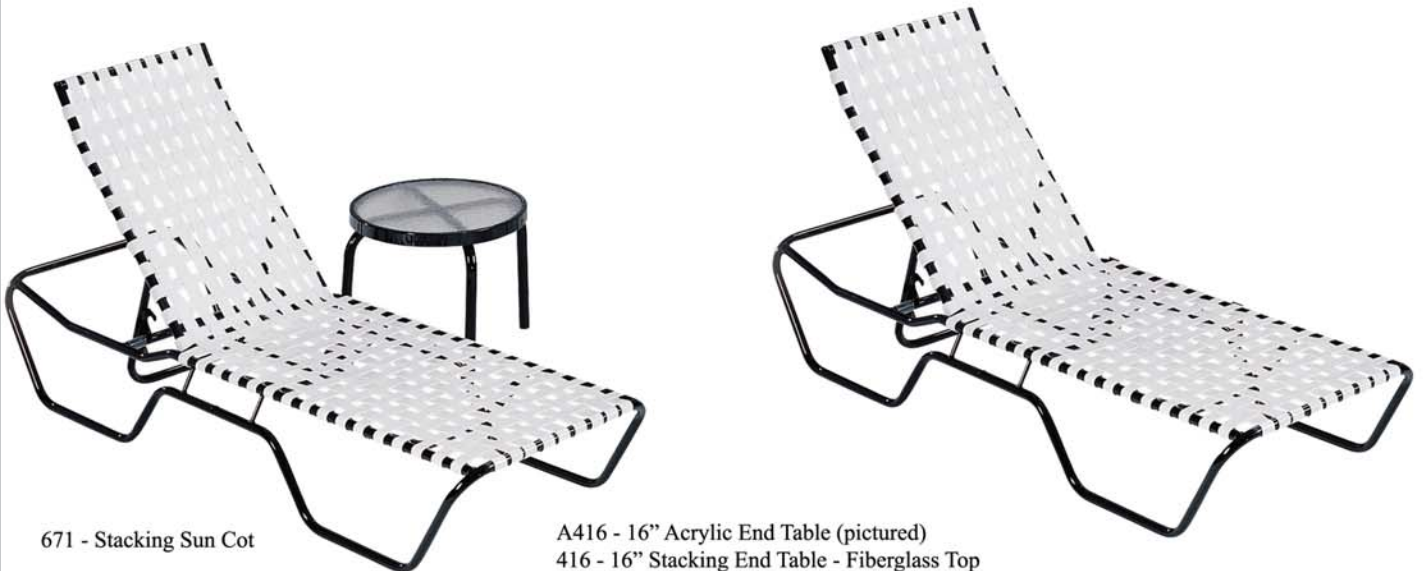

611 - Stacking Sitting Chair

AU1242 - 42" Acrylic Umbrella Table (pictured)  
 AD1242 - 42" Acrylic Dining Table  
 AD1248 - 48" Acrylic Dining Table  
 AU1248 - 48" Acrylic Umbrella Table  
 7830MV - 7.5' Conventional Umbrella - Manual, Vent  
 P40 - 40 lb. Powder Coated Aluminum Base

*Dining and Umbrella Table Also Available in  
 42" and 48" - Fiberglass Top.*

**Featured**

- Textured Black Powder Coat Finish
- Round Extrusion Welded Aluminum
- White Vinyl Strap
- Acrylic Table Top
- Natural Acrylic Umbrella Cover